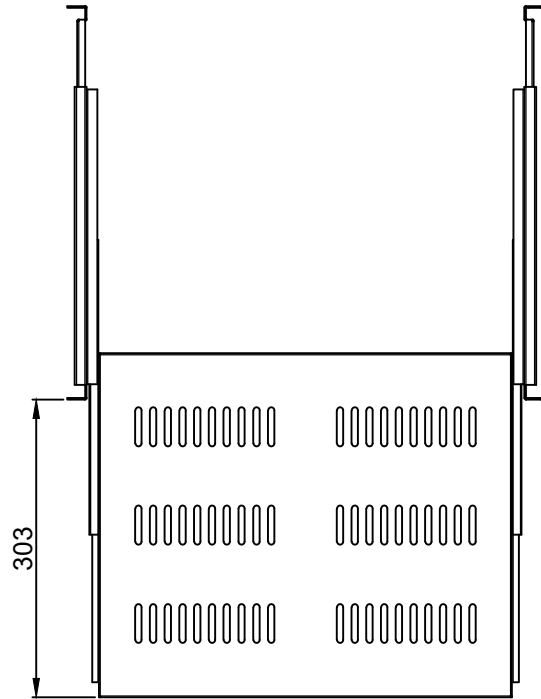

FRONT

LEFT

TOP

BACK

	<h2>SS160</h2>	Product description: SLIDING SHELF FOR 19" RACK CABINET 420 MM W x 350 MM D	
	Weight: 3,5 kg	Outer dimensions: (w x h x d) 484,4 x 71,3 x 350	Unit height: 1 HE