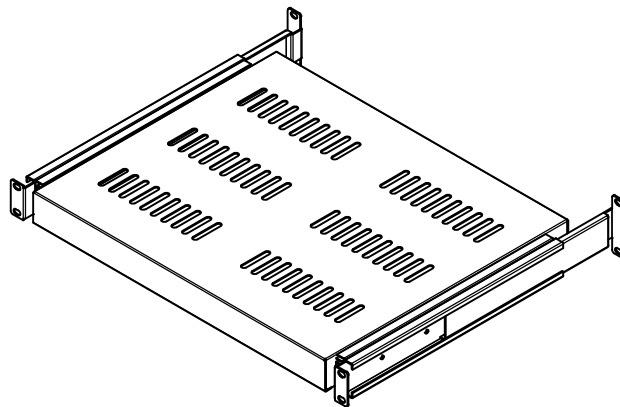

FRONT

LEFT

TOP

BACK

	<h2>SS160</h2>	Product description: SLIDING SHELF FOR 19" RACK CABINET 420 MM W x 350 MM D	
	Weight: 3,5 kg	Outer dimensions: (w x h x d) 484,4 x 71,3 x 350	Unit height: 1 HE