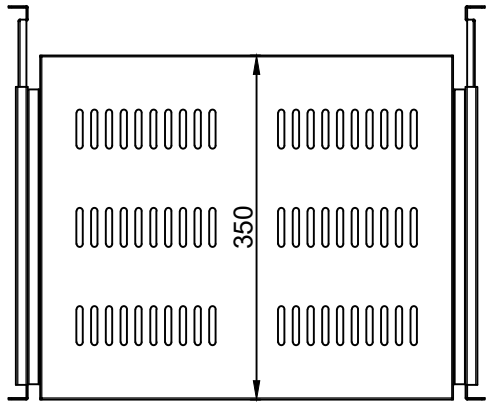

FRONT

LEFT

TOP

BACK

	<h2>SS160</h2>	Product description: SLIDING SHELF FOR 19" RACK CABINET 420 MM W x 350 MM D	
	Weight: 3,5 kg	Outer dimensions: (w x h x d) 484,4 x 71,3 x 350	Unit height: 1 HE