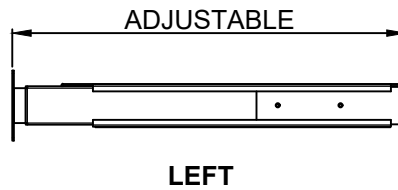

FRONT

LEFT

TOP

BACK

	<h2>SS160</h2>	Product description: SLIDING SHELF FOR 19" RACK CABINET 420 MM W x 350 MM D	
	Weight: 3,5 kg	Outer dimensions: (w x h x d) 484,4 x 71,3 x 350	Unit height: 1 HE