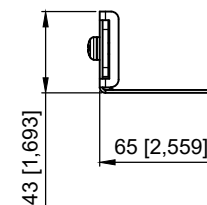

FULLY EXTENDED

FULLY RETRACTED

2 PIECES PER SET
INCL. MOUNTING HARDWARE

	ALR30		Product description L-RAIL SET (PAIR) ADJUSTABLE IN DEPTH 281 ~ 430 MM		
	MM [INCH]	Scale 1 : 4	Outer dimensions (w x h x d) 65 x 43 x 430 mm 2,559 x 1,693 x 16.929 "	Unit height 1 HE	Weight 0,94 kg 2,07 lbs