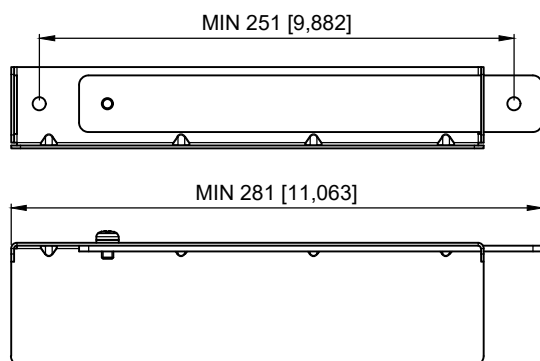

FULLY EXTENDED

FULLY RETRACTED

2 PIECES PER SET
INCL. MOUNTING HARDWARE

	ALR30		Product description L-RAIL SET (PAIR) ADJUSTABLE IN DEPTH 281 ~ 430 MM		
	MM [INCH]	Scale 1 : 4	Outer dimensions (w x h x d) 65 x 43 x 430 mm 2,559 x 1,693 x 16.929 "	Unit height 1 HE	Weight 0,94 kg 2,07 lbs