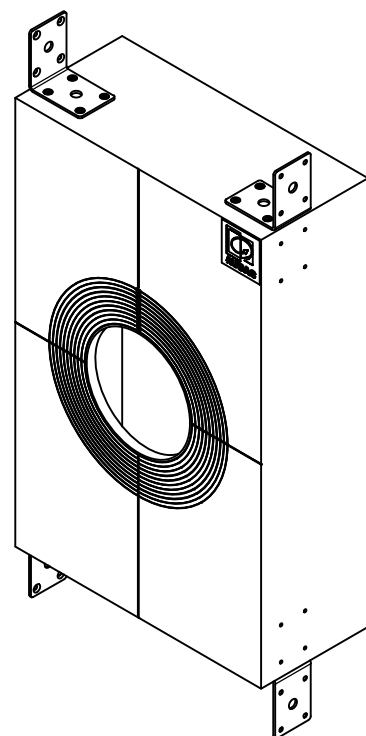

Built in depth: 135mm + thickness face plate

## WMM630

**Weight:**

5,5 kg

**Product description:**

WOODEN IN CEILING/WALL BACK-BOX FOR FLUSH MOUNT SPEAKERS

**Outer dimensions:**  
(w x h x d)

345 x 545 x 150

**Unit height:**