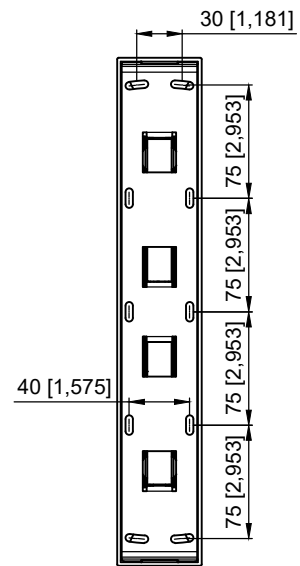

SCALE 1 : 5

KYRA24

Product description

DESIGN COLUMN SPEAKER 240W - 4 OHM

MM [INCH]	Scale	Outer dimensions (w x h x d)	Unit height	Weight
	1 : 10	70 x 2006 x 168 mm 2,746 x 78,976 x 6,63 "	N/A	7,68 kg 16,93 lbs