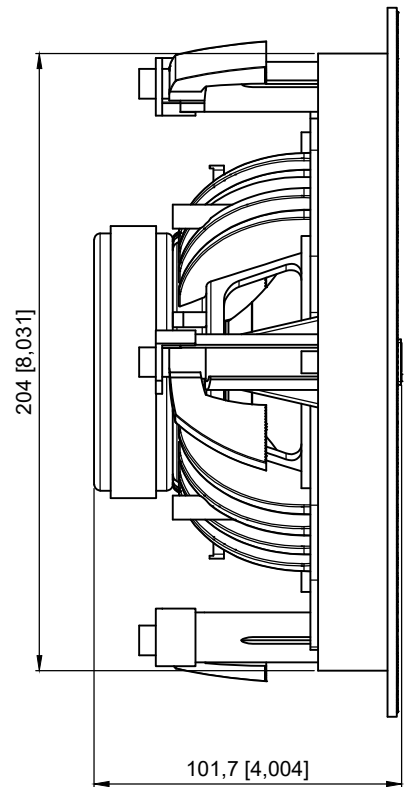

Ø234,4 [Ø9,228]

CELO6I

Product description

HIGH-END SLIM CEILING SPEAKER 6" - 60W

MM
[INCH]

Scale
2 : 5

Outer dimensions (w x h x d)
Ø234,4 x 101,7 mm
Ø9,228 x 4,004 "

Unit height
N/A

Weight
1,6 kg
3,527 lbs