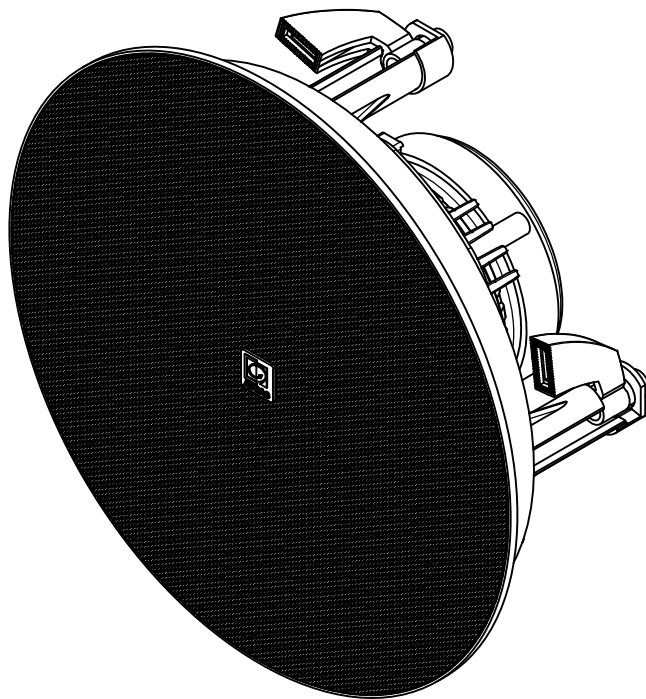

Ø234,4 [Ø9,228]

CELO6I

Product description

HIGH-END SLIM CEILING SPEAKER 6" - 60W

MM
[INCH]

Scale
2 : 5

Outer dimensions (w x h x d)
Ø234,4 x 101,7 mm
Ø9,228 x 4,004 "

Unit height
N/A

Weight
1,6 kg
3,527 lbs